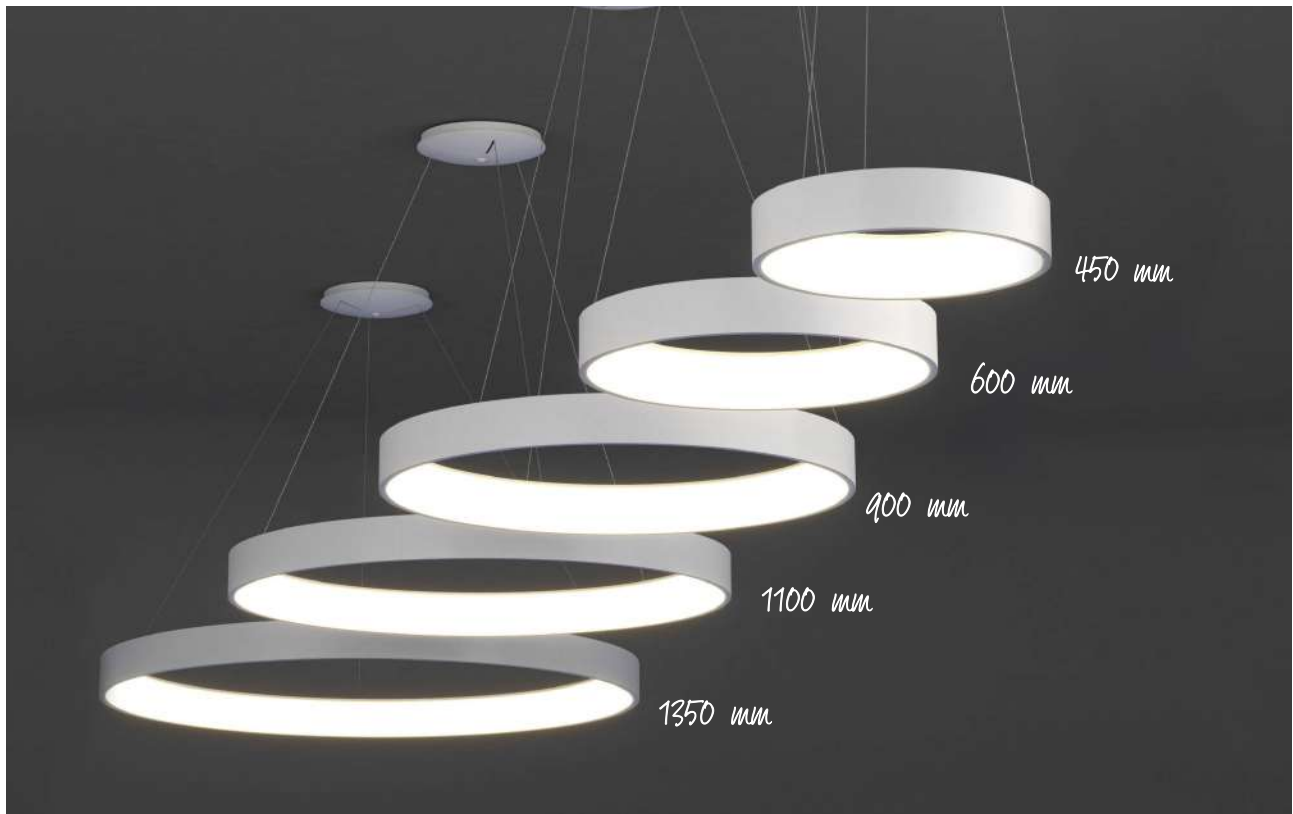

DILGA

Iluminación de Techo

CeilingLamps

DILGA pendant

CRI>80

IP20

IK06

Metal/Acrylic
Metal/Acrílico

	FINISH	WATT	LUM	K	ON-OFF	TRIAC (*)	DALI/PUSH	NEW CASAMBI (**)	SIZE
450mm	○	27W	2100	3000	C345010B	C345010BDT	C345010BDP	C345010BCA	
	●				C345010N	C345010NDT	C345010NDP	C345010NCA	
600mm	○	48W	3730	3000	C345020B	C345020BDT	C345020BDP	C345020BCA	
	●				C345020N	C345020NDT	C345020NDP	C345020NCA	
900mm	○	126W	9800	3000	C345040B	C345040BDT	C345040BDP	C345040BCA	
	●				C345040N	C345040NDT	C345040NDP	C345040NCA	
1100mm	○	144W	11200	3000	C345050B	C345050BDT	C345050BDP	C345050BCA	
	●				C345050N	C345050NDT	C345050NDP	C345050NCA	
1350mm	○	168W	13100	3000	C345060B	C345060BDT	C345060BDP	C345060BCA	
	●				C345060N	C345060NDT	C345060NDP	C345060NCA	

○ Textured White/Opal - Blanco Texturado/Opal ● Textured Black/Opal - Negro Texturado/Opal

* To be used exclusively with LED dimming system and only one unit per system / Uso exclusivo para reguladores LED y máximo una unidad por regulador.

** Products on demand - Casambi accessories see pag. 384 / Productos bajo pedido - Accesorios Casambi ver pag. 384