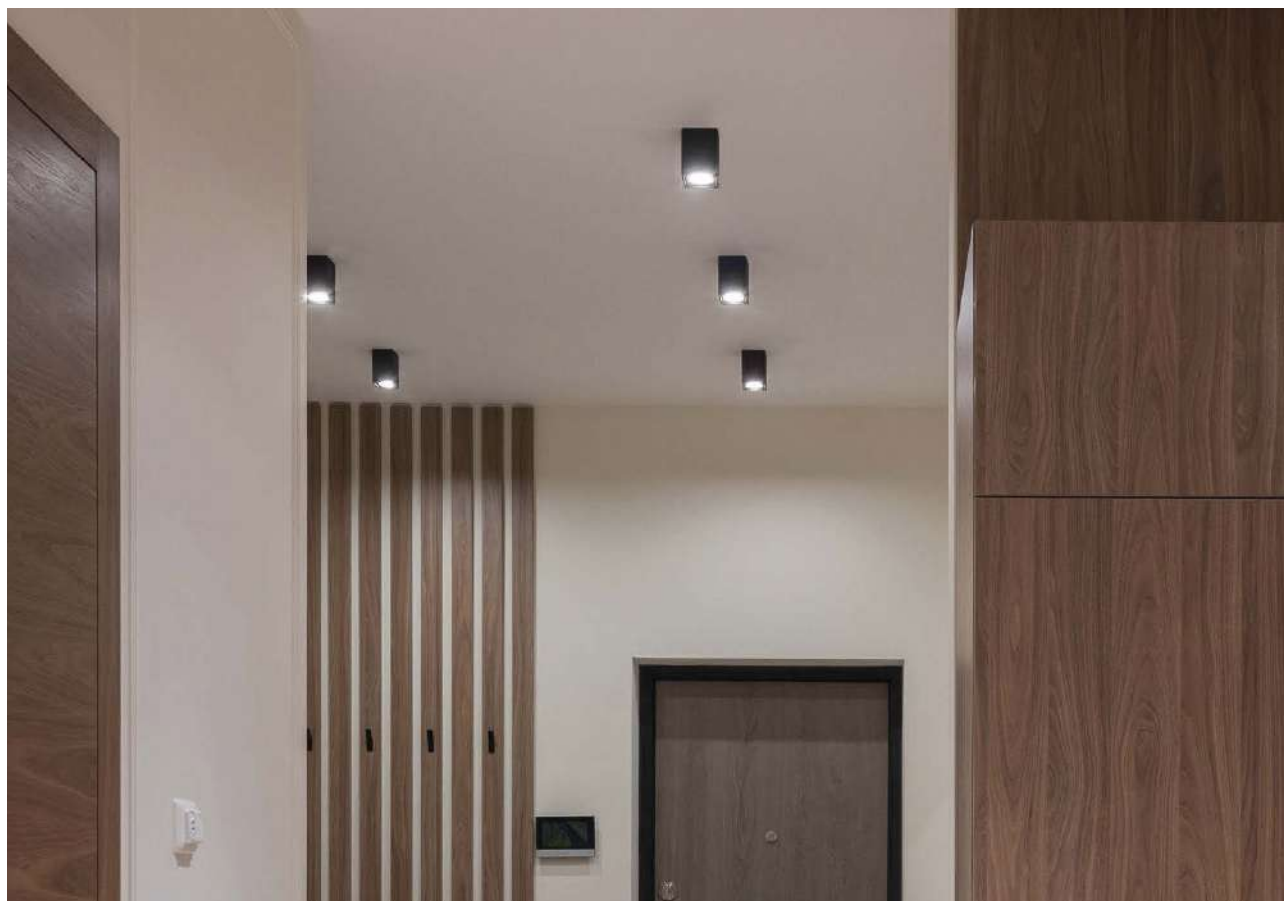

Technical Lighting

Iluminación Técnica

NEW

IP20 IK06 30° Aluminium
Aluminio

FINISH	LAMP	ON-OFF	SIZE
○	1xGU10 LED	P376210B	125 30° Ø 96
●		P376210N	

○ Textured White - Blanco Texturado ● Textured Black - Negro Texturado

SIMA

NEW

IP20 IK06 30° Aluminium
Aluminio

FINISH	LAMP	ON-OFF	SIZE
○	1xGU10 LED	P376310B	125 30° Ø 96
●		P376310N	

○ Textured White - Blanco Texturado ● Textured Black - Negro Texturado