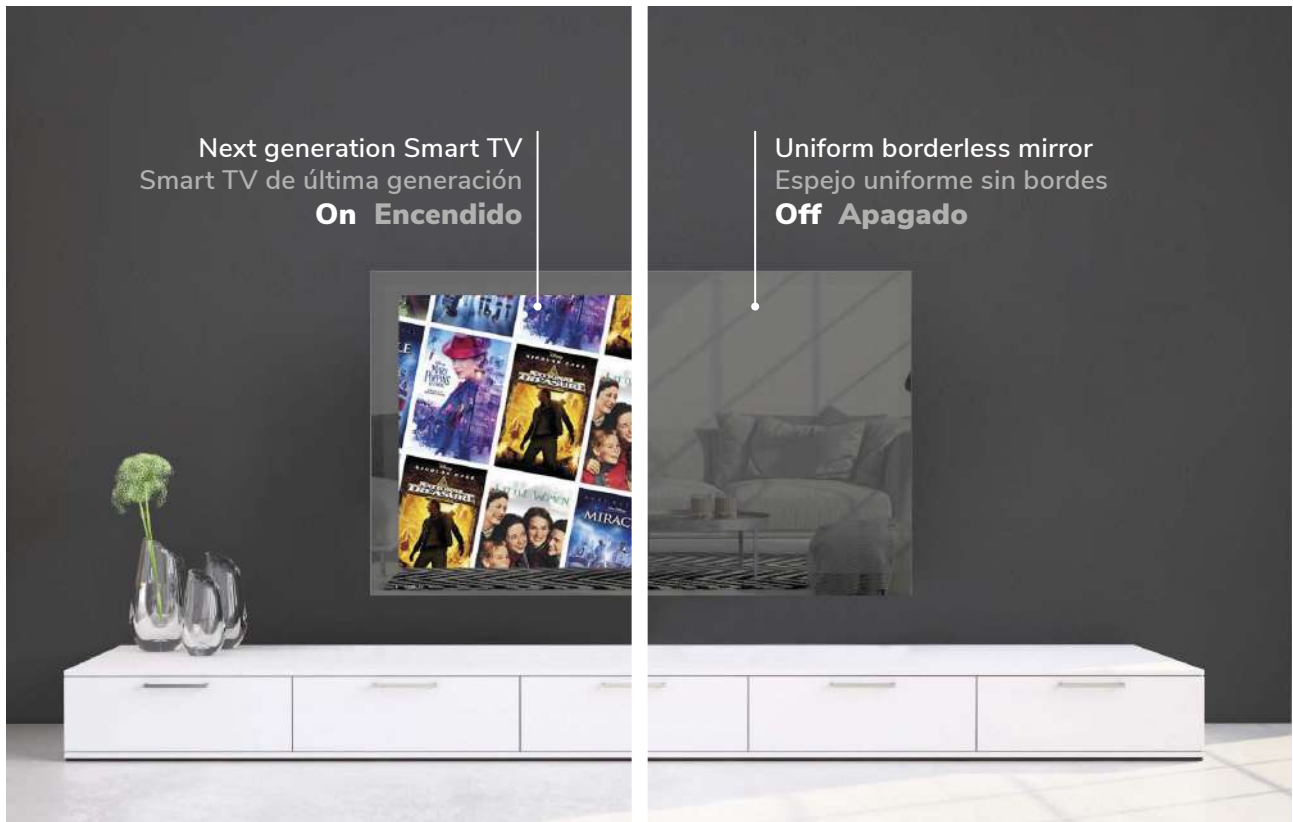

# ESPEJOS A MEDIDA

**ON DEMAND**  
**BAJO PEDIDO**

Lighting Mirrors

Espejos Iluminados

# SMART TV MIRROR

Espejos Iluminados

Smart mirrors are a trend in the world of residential, hotel, business or services interior design. Our mirrors with integrated SMART television allow you to access to the most current services on the network, such as movie rentals, YouTube, and much more.

Smart TV mirrors can be customized both in the size of the television from 8" (20cm) up to 100" (254cm), as well as the mirror, types of lighting and with different connectivity and entertainment options.

Los espejos inteligentes son tendencia en el mundo del interiorismo residencial, hotelero, empresarial o de servicios. Nuestros espejos con televisión SMART integrada, permiten acceder a los servicios más actuales de la red, como alquiler de películas, youtube, y mucho más.