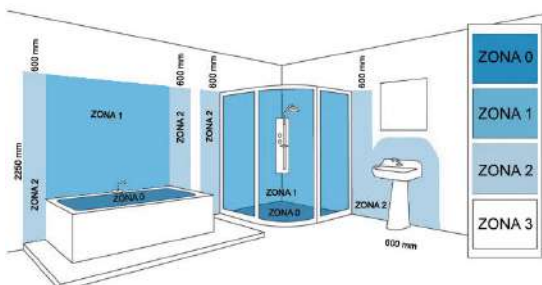

PROTECTION RATE GRADO DE PROTECCIÓN

Protection rate against dust and wather.

Resistencia del artículo a la entrada de partículas externas como polvo y agua.

- Zona 0 IP67 / IP68
- Zona 1 IP45 / IP55 / P65
- Zona 2 IP44 Como mínimo / At least
- ☐ Zona 3 Sin requisitos especiales / Without special requirements