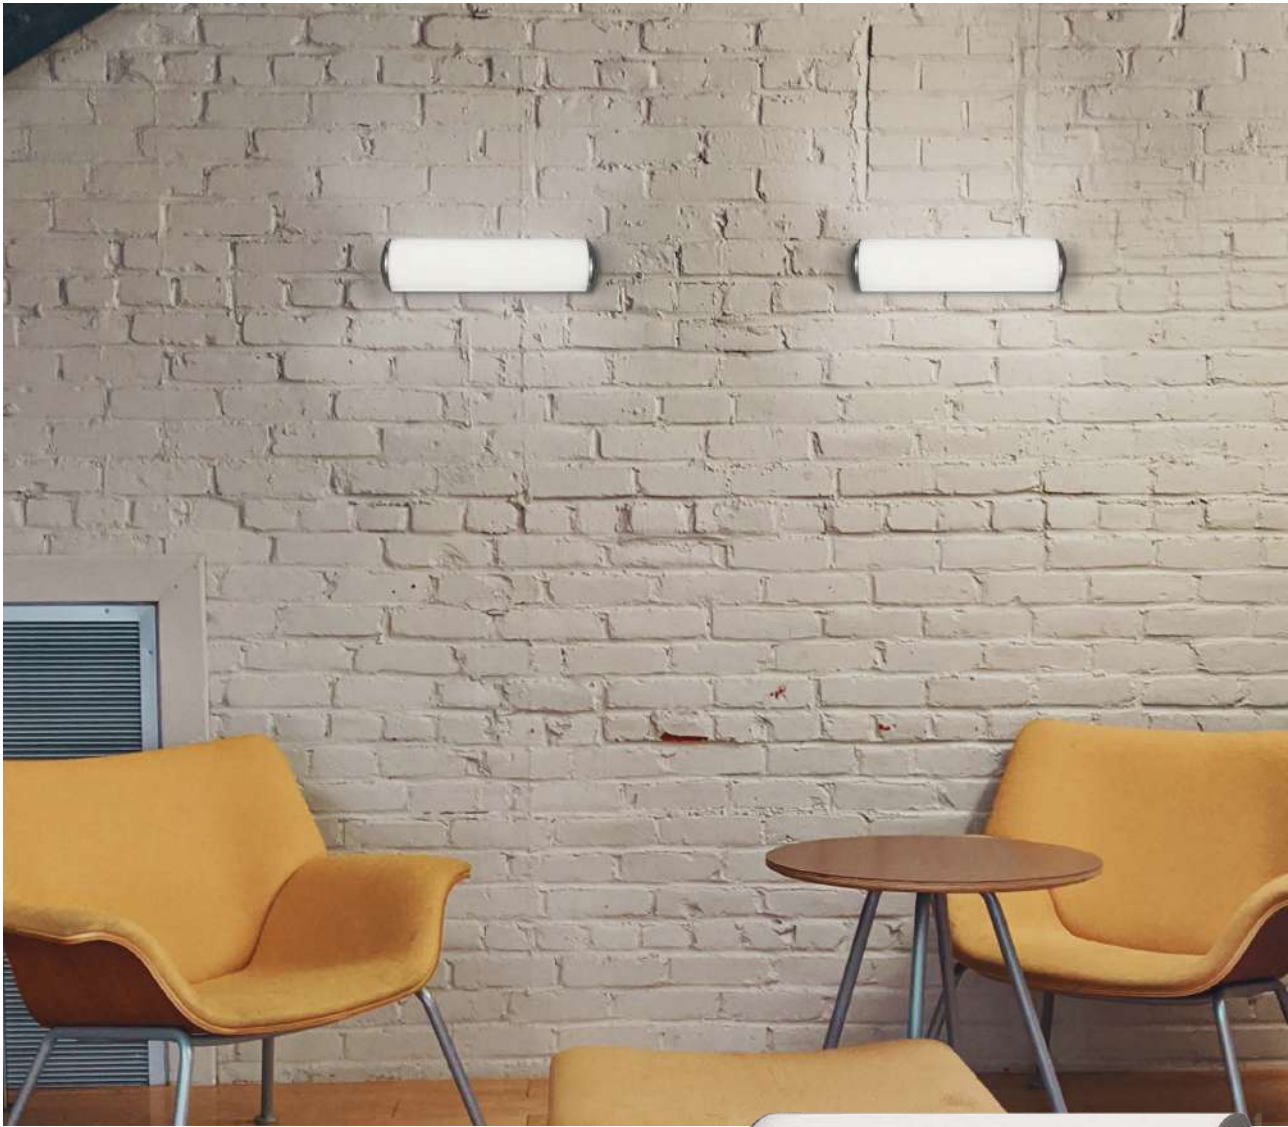

CASIO

Appliques

Wall Lamps

CASIO IP44 IK00 Metal/Glass
Metal/Cristal

	FINISH	LAMP	ON-OFF	SIZE
285mm	●	1xE27 LED	A16501CIP	
	●		A16501NMIP	
	○		A16501BIP	
428mm	●	2xE27 LED	A16100C	
	●		A16100NM	
	○		A16100B