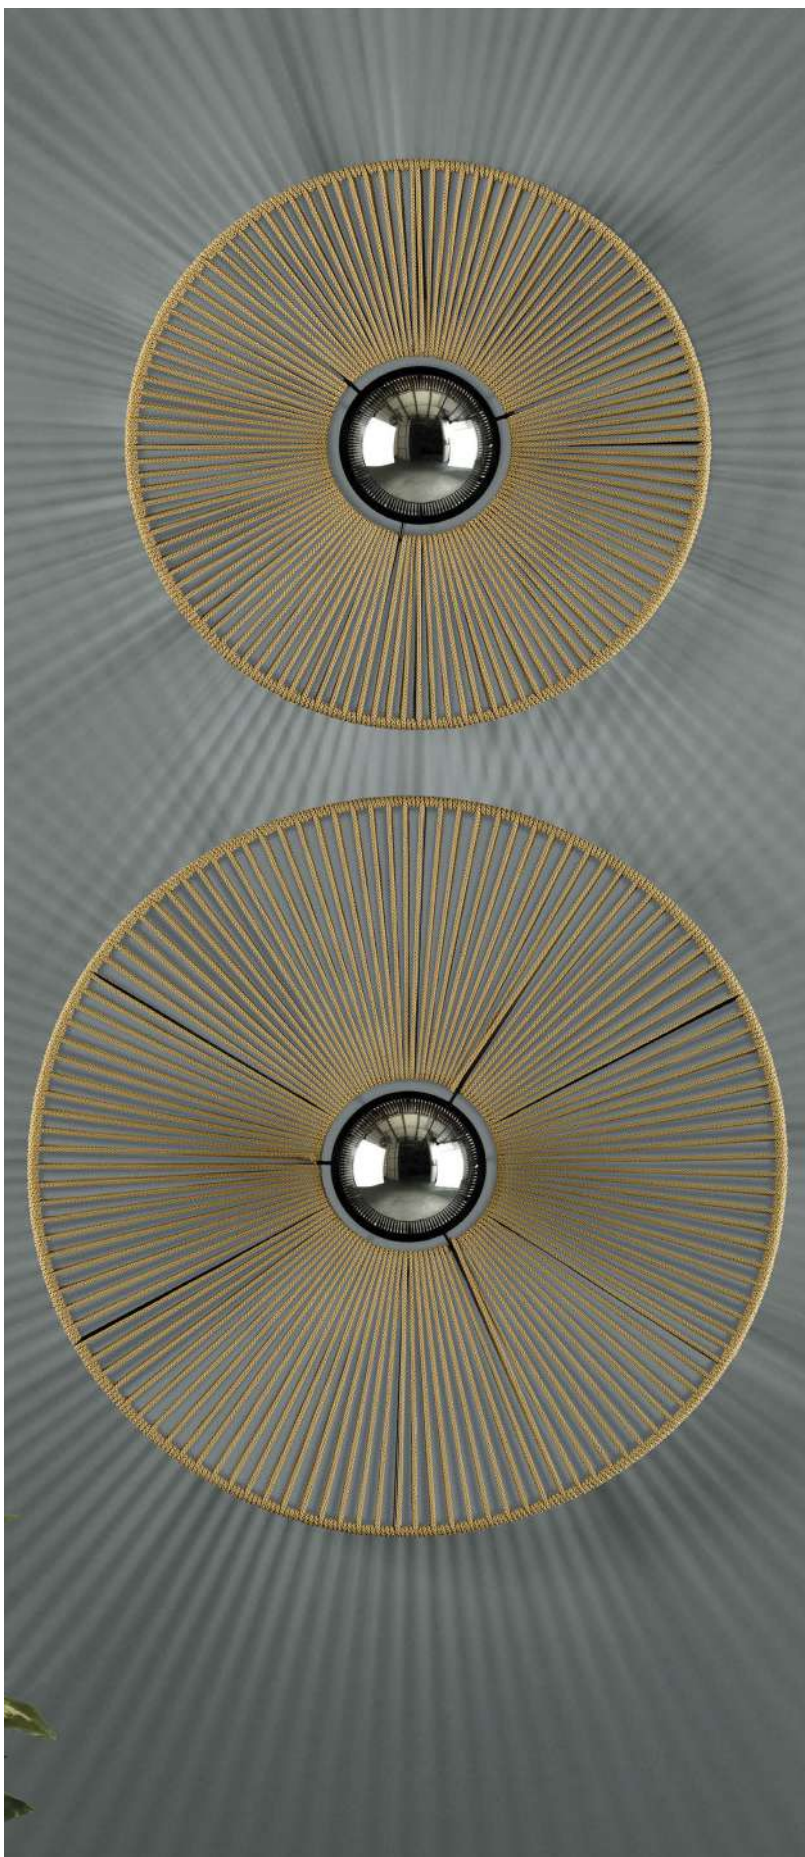

PAMELA

Collecciones

Collections