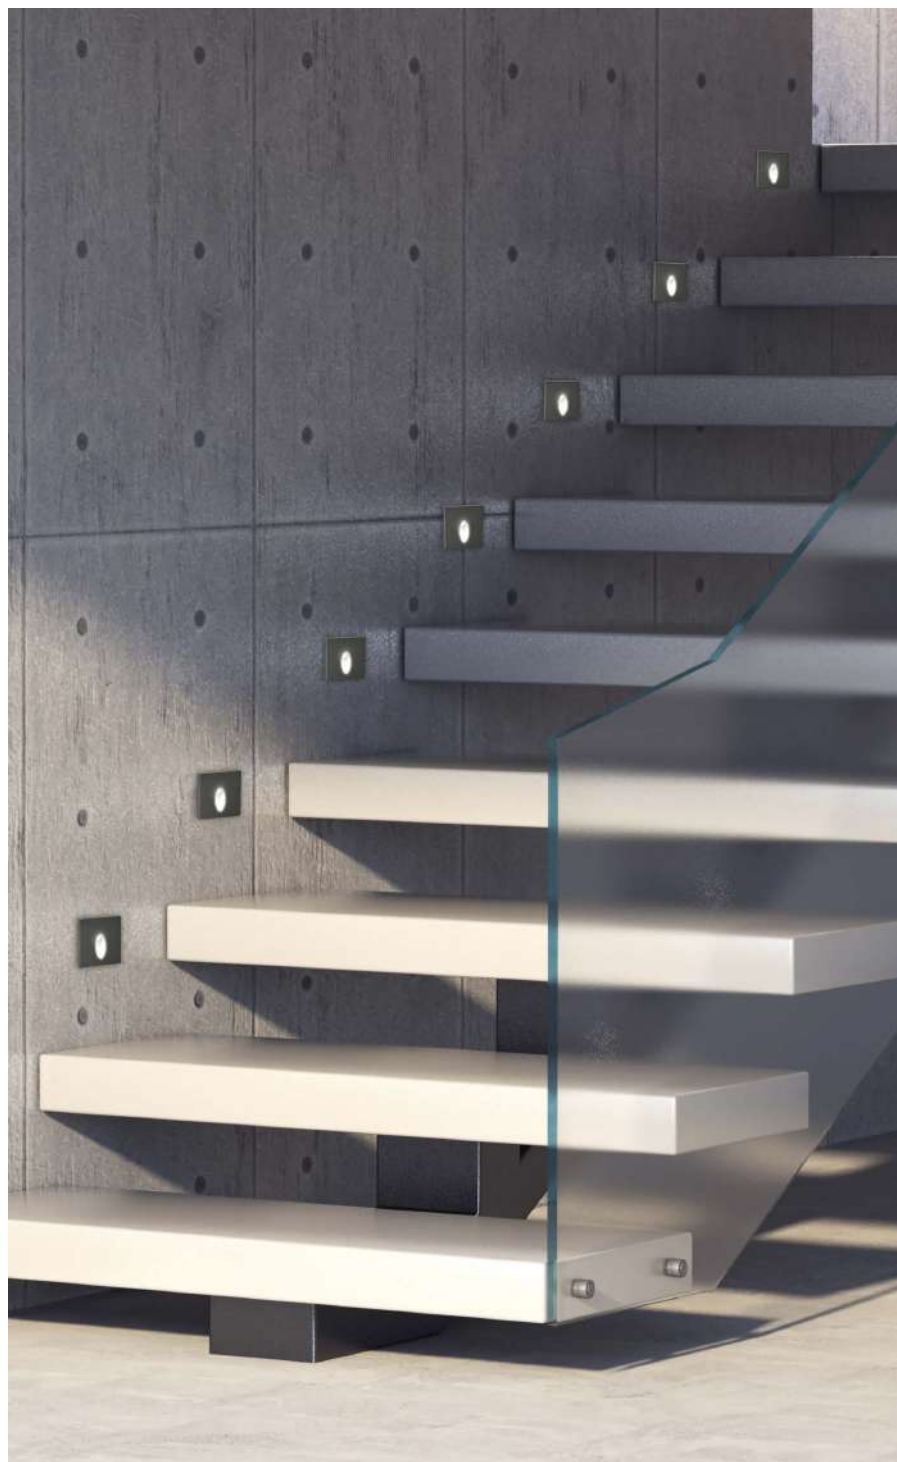

Iluminación Exterior

Outdoor Lighting

VIRGO		CRI>80		IP65	IK06					Aluminium Aluminio
FINISH	WATT	LUM	K	ON-OFF	TRIAC	DALI/PUSH	SIZE			
●	4W	60	3000	E2064000GR	-	-	 □70 45 112	 Ø57 110	Included Incluido	

● Anthracite RAL 7024 - Antracita RAL 7024