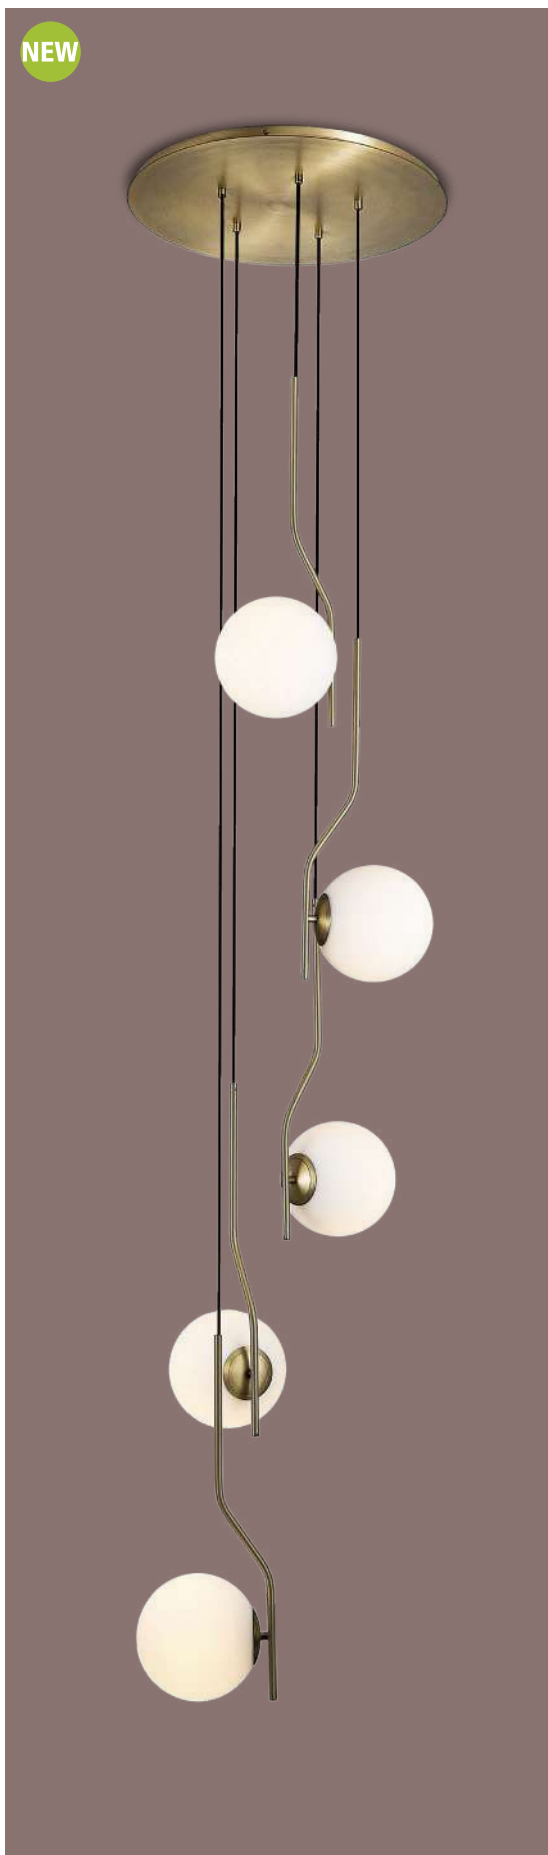

NEW

Collections

Colecciones