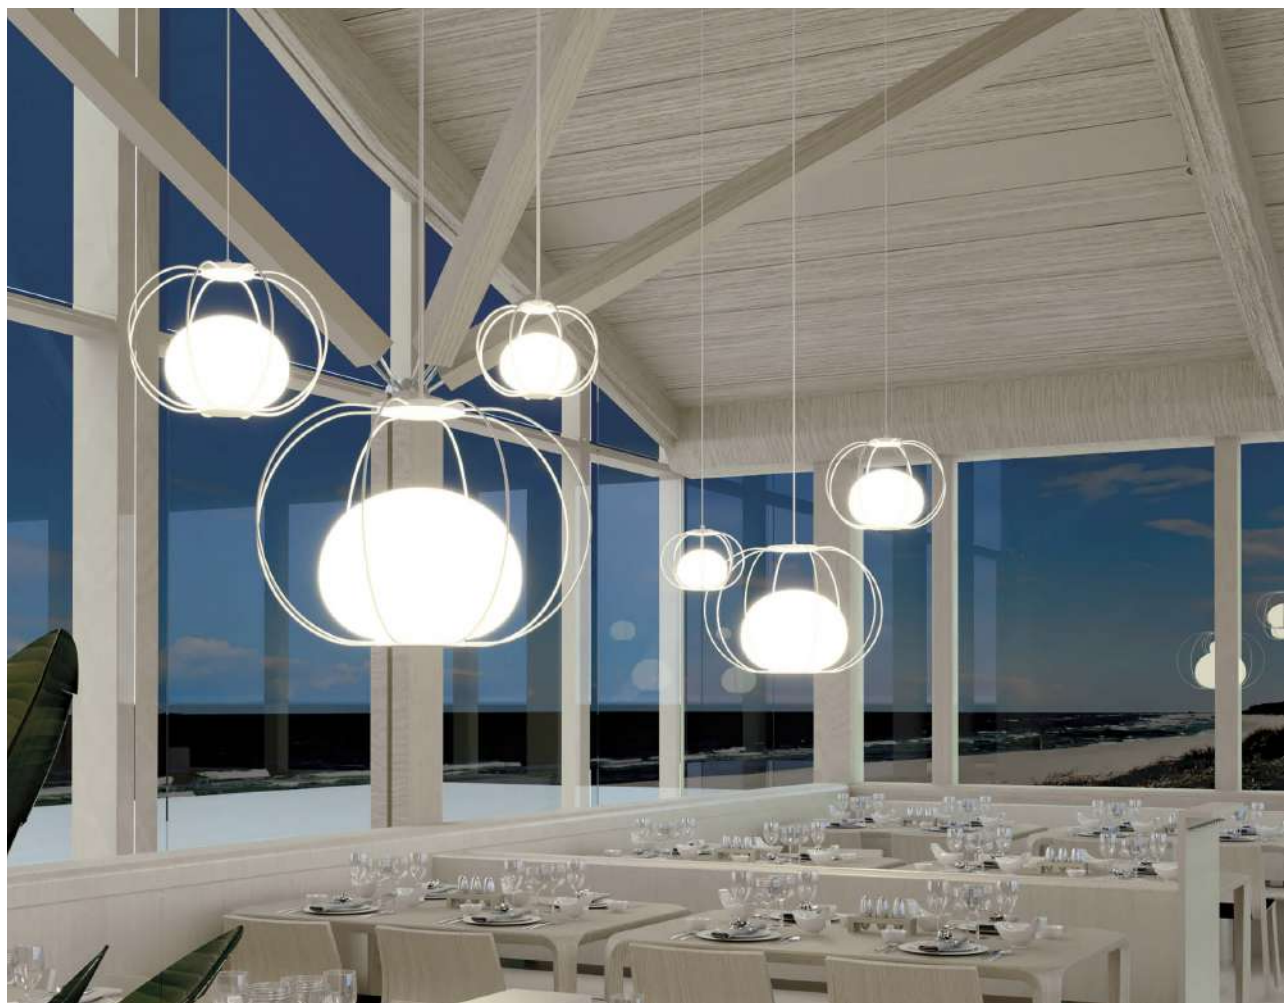

MARINA IP20 IK00 Metal/Glass
Metal/Cristal

	FINISH	LAMP	ON-OFF	SIZE
300mm		1xG9 LED	C38063B	
	NEW		C38063N	
450mm		1xE27 LED	C38064B	
	NEW		C38064N	
700mm		1xE27 LED	C38067B	
	NEW		C38067N	

Textured White - Blanco Texturado Textured Black - Negro Texturado