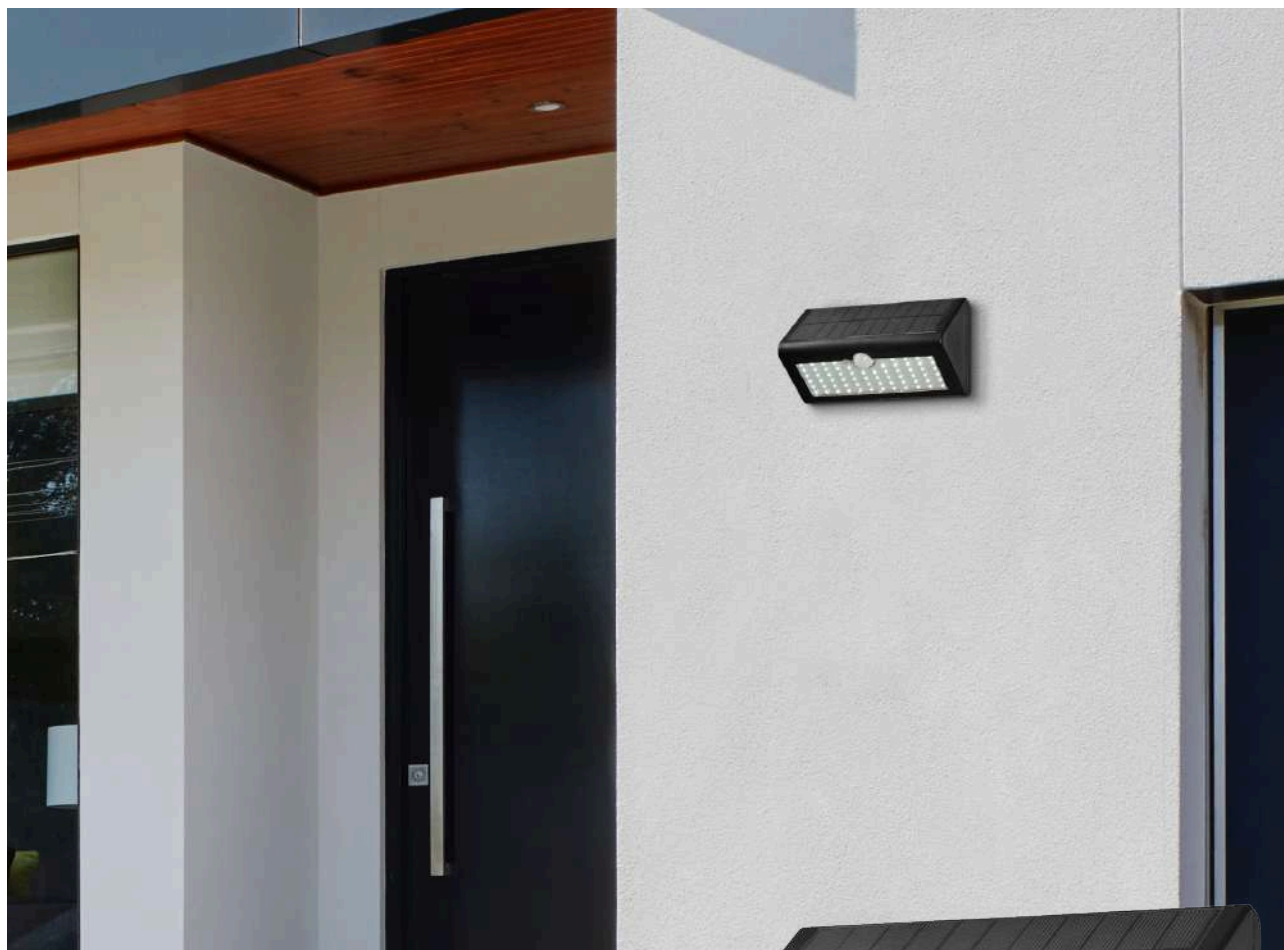

Outdoor Lighting

Iluminación Exterior

Motion sensor
Sensor de movimiento

Hold time 30s.
Tiempo de espera 30s.

Detection zone max. 3 m.
Zona de detección máx. 3 m.

Light sensor
Sensor de luminosidad

Solar charger
Carga solar