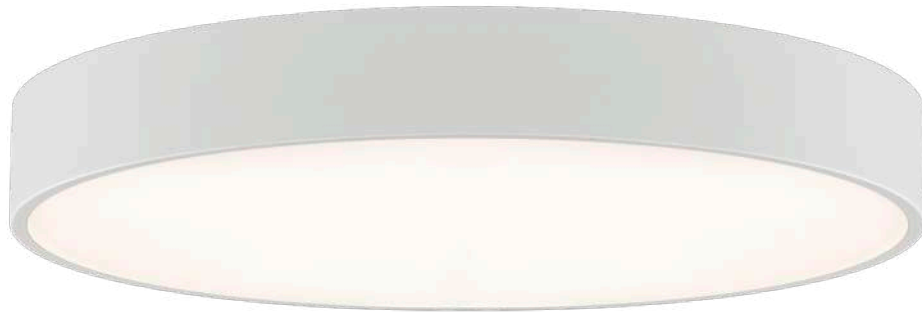

ISIA

STANDARD

Ø400

Ø600

Ø800

Ø1000

PRO NEW 5 YEARS WARRANTY

Ø400

Ø600

Ø800

Ø1000

TUNABLE WHITE

Ø400

Ø600

Ø800

Ø1000

RECESSED

Ø400

Ø600

ISIA AIR CLEANER pag. 402-403

Ø600