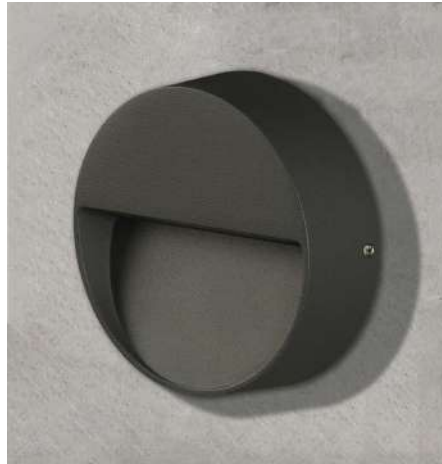

NEW SPICA

SPICA								CRI>80		IP65	IK06	65°		incl	Aluminium Aluminio
FINISH	WATT	LUM	K	ON-OFF	TRIAC	DALI/PUSH	SIZE								
●	4W	175	3000	A2061000GR	-	-									

● Anthracite RAL 7024 - Antracita RAL 7024

Outdoor Lighting